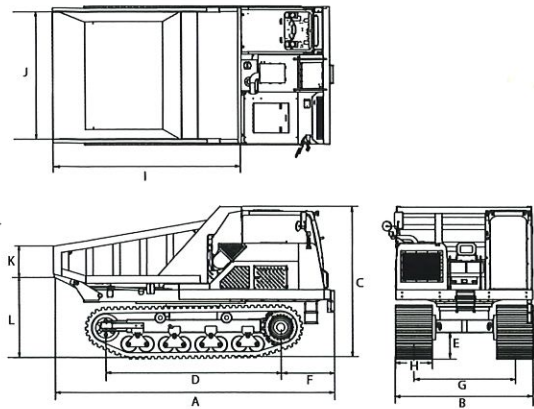

# MOROOKA EUROPE

**360°**  
Rotation

## **MST-3000VDR** **US MODEL**

**Full Rotating**  
**Rubber Crawler Carrier**

**Max Payload 15.5 T**

**CARRIER for SOFT, SANDY, and**  
**ROUGH TERRAIN**

Joystick driving lever

Better Visibility on right side

Easy Control with HST drive system

360° rotation brings more security, less stress and fatigue to the driver

Model		MST-3000VDR		DUMP BODY			TANK CAPACITY					
<b>PERFORMANCE</b>				<b>DUMP BODY</b>			<b>TANK CAPACITY</b>					
Maximum Payload	Kg	15,500	Overall Length	I	mm	4,057	Fuel Tank	ℓ	222			
Loading Capacity	m <sup>3</sup>	9.30	Overall Width	J	mm	2,730	Hydraulic Tank	ℓ	177			
Speed1 Low	Km/h	8	Overall Height	K	mm	598	Fuel Consumption (at rated Output)	ℓ/h	64.9			
Speed2 High	Km/h	12	Ground Clearance	L	mm	1,807	<b>DRIVE SYSTEM</b>					
Ground Pressure(empty)	Kg/cm <sup>2</sup>	0,28	<b>ENGINE</b>			HST						
Ground Pressure(Loaded)	Kg/cm <sup>2</sup>	0,53	Model	CAT C7.1 Tier 4 final Stage 5		<b>GRADEABILITY</b>						
<b>MACHINE DIMENSION</b>				Nominal Output/rpm	HP(kw)/rpm	300(242)/2,200	Fully loaded: 27% (15 degree) Continuous					
Machine Weight	Kg	19,400	Torque	N.m/min-1	1,480/1,400	<b>OTHER</b>						
Overall Length	A	mm	6,048	<b>HYDRAULIC PUMP</b>			Cabin (ROPS) Air conditioner Radio 360° rotation Rear Camera					
Overall Width	B	mm	2,991	<b>Main Pump</b>						2x variable displacement axial piston pump		
Overall Height	C	mm	3,260	Range	cc/REV	165						
Wheelbase	D	mm	3,790	<b>Pilot pump</b>						1x gear pump		
Min. Ground Clearance	E	mm	565	Range	cc/REV	65						
Front Overhang	F	mm	744	<b>HYDRAULIC MOTOR</b>								
Crawler Distance	G	mm	2,185	<b>Travel Motor</b>			2x variable displacement axial piston motors					
Crawler Width	H	mm	800	<b>Swing Motor</b>			1x axial piston motor					
Crawler Size		mm	800 x 150 x 66									